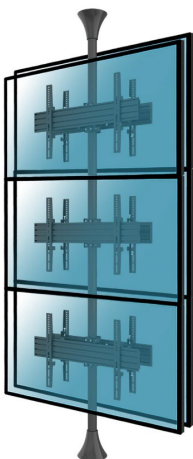

CEILING & FLOOR-TO-CEILING TV MOUNTS

Tiltable floor-to-ceiling columns

032-2006K1 Tiltable floor-to-ceiling mount for 6 back-to-back 32"-75" TV screens

032-2006K2 Tiltable floor-to-ceiling mount for 6 back-to-back 32"-75" TV screens

032-2006K1 VESA 400x400

032-2006K2 VESA 600x400

TECHNICAL SPECIFICATIONS

Reference	032-2006K1	032-2006K2
Number of screen(s)	6	6
Screen size	32"-75"	32"-75"
VESA compatibility (mm)	100x100 min, 400x400 max	100x100 min, 600x400 max
Max screen weight	30 kg	30 kg
Tilt (up-down)	+6°/-15°	+6°/-15°
Rotation (left-right)	360°	360°
Swivel (horizontal)	+/-4°	+/-4°
Adjustable height (cm)	300 max	300 max
Cable management	Yes	Yes
Anti-theft system	No	No
Colour	■	■
Manufacturing material	Aluminum, steel, plastic	Aluminum, steel, plastic
Weight product only (kg)	26	28
Weight with packaging (kg)	27.7	30.1
Product dimensions (cm)	49 x 40 x 300	69 x 40 x 300
Dimensions of the packaging (cm)	160 x 50 x 30	160 x 50 x 30