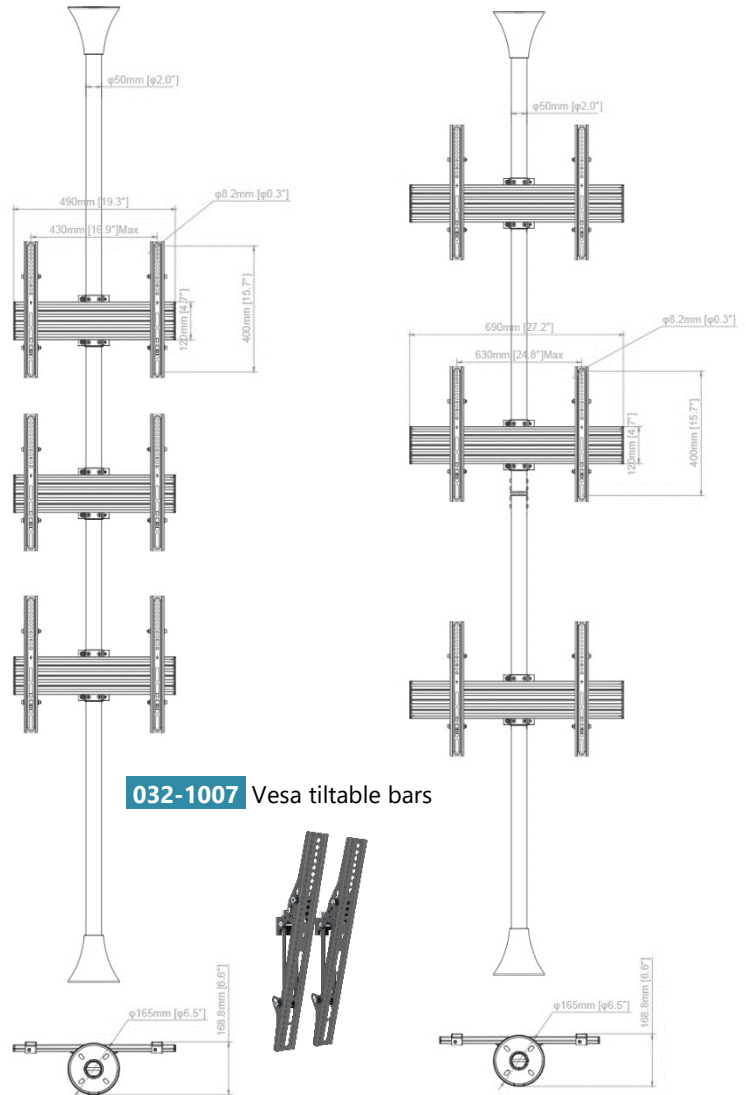

CEILING & FLOOR-TO-CEILING TV MOUNTS

Tiltable floor-to-ceiling columns

032-2006K1 Tiltable floor-to-ceiling mount for 6 back-to-back 32"-75" TV screens

032-2006K2 Tiltable floor-to-ceiling mount for 6 back-to-back 32"-75" TV screens

032-2006K1 VESA 400x400

032-2006K2 VESA 600x400

TECHNICAL SPECIFICATIONS

Reference	032-2006K1	032-2006K2
Number of screen(s)	6	6
Screen size	32"-75"	32"-75"
VESA compatibility (mm)	100x100 min, 400x400 max	100x100 min, 600x400 max
Max screen weight	30 kg	30 kg
Tilt (up-down)	+6°/-15°	+6°/-15°
Rotation (left-right)	360°	360°
Swivel (horizontal)	+/-4°	+/-4°
Adjustable height (cm)	300 max	300 max
Cable management	Yes	Yes
Anti-theft system	No	No
Colour	■	■
Manufacturing material	Aluminum, steel, plastic	Aluminum, steel, plastic
Weight product only (kg)	26	28
Weight with packaging (kg)	27.7	30.1
Product dimensions (cm)	49 x 40 x 300	69 x 40 x 300
Dimensions of the packaging (cm)	160 x 50 x 30	160 x 50 x 30