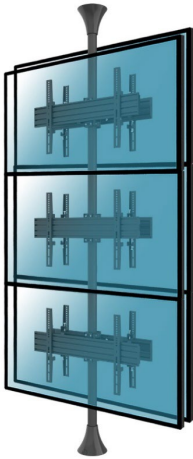

CEILING & FLOOR-TO-CEILING TV MOUNTS

Tiltable floor-to-ceiling columns

032-2006K1 Tiltable floor-to-ceiling mount for 6 back-to-back 32"-75" TV screens

032-2006K2 Tiltable floor-to-ceiling mount for 6 back-to-back 32"-75" TV screens

032-2006K1 VESA 400x400

032-2006K2 VESA 600x400

TECHNICAL SPECIFICATIONS

Reference	032-2006K1	032-2006K2
Number of screen(s)	6	6
Screen size	32"-75"	32"-75"
VESA compatibility (mm)	100x100 min, 400x400 max	100x100 min, 600x400 max
Max screen weight	30 kg	30 kg
Tilt (up-down)	+6°/-15°	+6°/-15°
Rotation (left-right)	360°	360°
Swivel (horizontal)	+/-4°	+/-4°
Adjustable height (cm)	300 max	300 max
Cable management	Yes	Yes
Anti-theft system	No	No
Colour	■	■
Manufacturing material	Aluminum, steel, plastic	Aluminum, steel, plastic
Weight product only (kg)	26	28
Weight with packaging (kg)	27.7	30.1
Product dimensions (cm)	49 x 40 x 300	69 x 40 x 300
Dimensions of the packaging (cm)	160 x 50 x 30	160 x 50 x 30