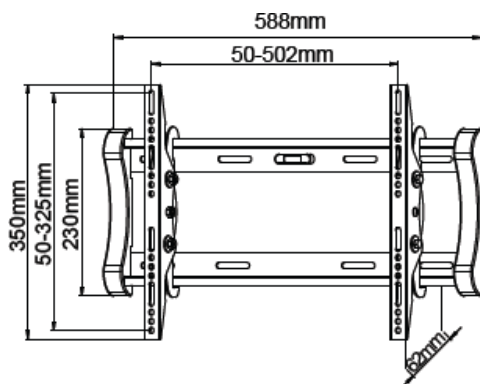

TV WALL MOUNTS

Tilting wall mount

kimex

012-1241 Tilting wall mount 23''-37''

TECHNICAL SPECIFICATIONS

Reference	012-1241
Screen size	23''-37''
VESA compatibility (mm)	50x50 min, 400x300 max
Max screen weight	45 kg
Wall-screen distance	6.2 cm
Tilt (up-down)	0°/-15°
Rotation (left-right)	No
Swivel (horizontal)	No
Cable management	No
Anti-theft system	No
Colour	■
Manufacturing material	Steel
Weight product only (kg)	2.8
Weight with packaging (kg)	3
Product dimensions (cm)	59 x 35 x 6.2
Dimensions of the packaging (cm)	62 x 25 x 6