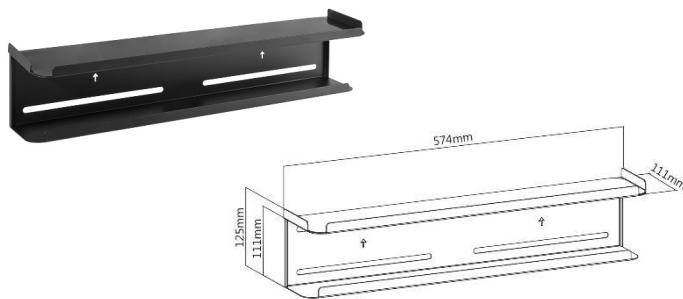

TV WALL MOUNTS

Wall mount accessories

010-0044 VESA conversion plates for 32"-55" screens

200x200 to 400x400 max
Compatible with our mounts

010-0050 Screen conversion plates without VESA 13"-27"

010-0045 VESA conversion plate for 23"-43" TV mount

50x50, 75x75 or 100x100 to 200x100 or 200x200
Compatible with our mounts

010-0070 TV/Wall storage shelf

012-9002 Anti-theft padlock with key

TECHNICAL SPECIFICATIONS

Reference	010-0044	010-0045	010-0050	010-0070
Screen size	32"-55"	23"-43"	13"-27"	-
VESA compatibility (mm)	300x300, 400x200, 400x400	50x50, 75x75, 200x100, 200x200	For screens without VESA	from 100 to 400
Max screen weight	30 kg	30 kg	8 kg	1 kg x 2
Material	Steel	Steel	Steel	Steel
Colour	■	■	■	■
Weight product only (kg)	1	0.8	0.5	2
Weight with packaging (kg)	1.4	1	0.8	2.3
Product dimensions (cm)	90 x 32 x 1.2	22 x 22 x 0.2	45 x 45 x 2.7	57 x 12.5 x 11
Dimensions of the packaging (cm)	47 x 18 x 3	23 x 23 x 40.3	24 x 20 x 2	60 x 13 x 11.5