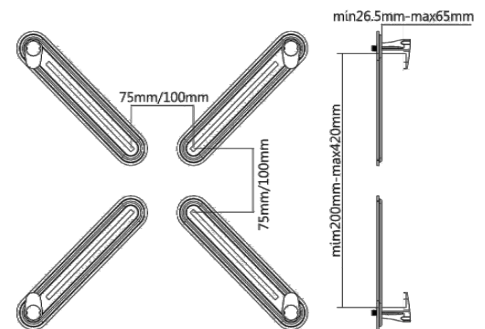

TV WALL MOUNTS

Wall mount accessories

010-0044 VESA conversion plates for 32"-55" screens

200x200 to 400x400 max
Compatible with our mounts

010-0050 Screen conversion plates without VESA 13"-27"

010-0045 VESA conversion plate for 23"-43" TV mount

50x50, 75x75 or 100x100 to 200x100 or 200x200
Compatible with our mounts

010-0070 TV/Wall storage shelf

012-9002 Anti-theft padlock with key

TECHNICAL SPECIFICATIONS

Reference	010-0044	010-0045	010-0050	010-0070
Screen size	32"-55"	23"-43"	13"-27"	-
VESA compatibility (mm)	300x300, 400x200, 400x400	50x50, 75x75, 200x100, 200x200	For screens without VESA	from 100 to 400
Max screen weight	30 kg	30 kg	8 kg	1 kg x 2
Material	Steel	Steel	Steel	Steel
Colour	■	■	■	■
Weight product only (kg)	1	0.8	0.5	2
Weight with packaging (kg)	1.4	1	0.8	2.3
Product dimensions (cm)	90 x 32 x 1.2	22 x 22 x 0.2	45 x 45 x 2.7	57 x 12.5 x 11
Dimensions of the packaging (cm)	47 x 18 x 3	23 x 23 x 40.3	24 x 20 x 2	60 x 13 x 11.5