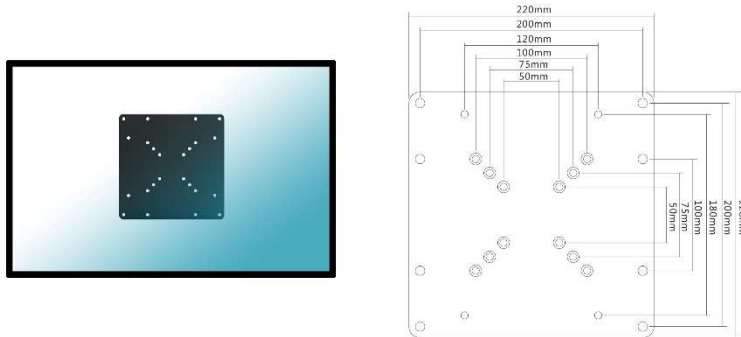

TV WALL MOUNTS

Wall mount accessories

010-0044 VESA conversion plates for 32"-55" screens

200x200 to 400x400 max
Compatible with our mounts

010-0050 Screen conversion plates without VESA 13"-27"

010-0045 VESA conversion plate for 23"-43" TV mount

50x50, 75x75 or 100x100 to 200x100 or 200x200
Compatible with our mounts

010-0070 TV/Wall storage shelf

012-9002 Anti-theft padlock with key

TECHNICAL SPECIFICATIONS

Reference	010-0044	010-0045	010-0050	010-0070
Screen size	32"-55"	23"-43"	13"-27"	-
VESA compatibility (mm)	300x300, 400x200, 400x400	50x50, 75x75, 200x100, 200x200	For screens without VESA	from 100 to 400
Max screen weight	30 kg	30 kg	8 kg	1 kg x 2
Material	Steel	Steel	Steel	Steel
Colour	■	■	■	■
Weight product only (kg)	1	0.8	0.5	2
Weight with packaging (kg)	1.4	1	0.8	2.3
Product dimensions (cm)	90 x 32 x 1.2	22 x 22 x 0.2	45 x 45 x 2.7	57 x 12.5 x 11
Dimensions of the packaging (cm)	47 x 18 x 3	23 x 23 x 40.3	24 x 20 x 2	60 x 13 x 11.5