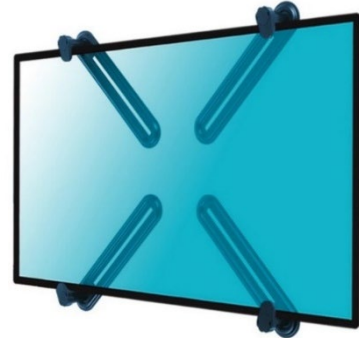

TV WALL MOUNTS

Wall mount accessories

010-0044 VESA conversion plates for 32"-55" screens

200x200 to 400x400 max
Compatible with our mounts

010-0050 Screen conversion plates without VESA 13"-27"

010-0045 VESA conversion plate for 23"-43" TV mount

50x50, 75x75 or 100x100 to 200x100 or 200x200
Compatible with our mounts

010-0070 TV/Wall storage shelf

012-9002 Anti-theft padlock with key

TECHNICAL SPECIFICATIONS

Reference	010-0044	010-0045	010-0050	010-0070
Screen size	32"-55"	23"-43"	13"-27"	-
VESA compatibility (mm)	300x300, 400x200, 400x400	50x50, 75x75, 200x100, 200x200	For screens without VESA	from 100 to 400
Max screen weight	30 kg	30 kg	8 kg	1 kg x 2
Material	Steel	Steel	Steel	Steel
Colour	■	■	■	■
Weight product only (kg)	1	0.8	0.5	2
Weight with packaging (kg)	1.4	1	0.8	2.3
Product dimensions (cm)	90 x 32 x 1.2	22 x 22 x 0.2	45 x 45 x 2.7	57 x 12.5 x 11
Dimensions of the packaging (cm)	47 x 18 x 3	23 x 23 x 40.3	24 x 20 x 2	60 x 13 x 11.5