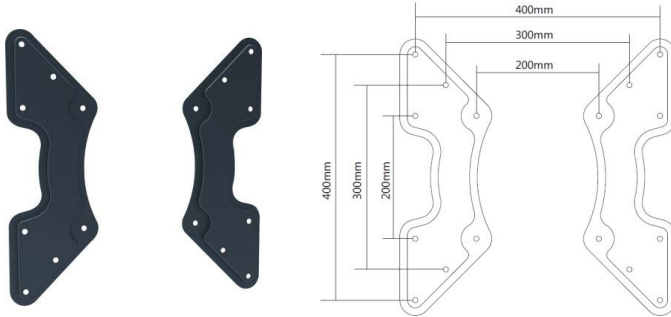

TV WALL MOUNTS

Wall mount accessories

010-0044 VESA conversion plates for 32"-55" screens

200x200 to 400x400 max
Compatible with our mounts

010-0050 Screen conversion plates without VESA 13"-27"

010-0045 VESA conversion plate for 23"-43" TV mount

50x50, 75x75 or 100x100 to 200x100 or 200x200
Compatible with our mounts

010-0070 TV/Wall storage shelf

012-9002 Anti-theft padlock with key

TECHNICAL SPECIFICATIONS

Reference	010-0044	010-0045	010-0050	010-0070
Screen size	32"-55"	23"-43"	13"-27"	-
VESA compatibility (mm)	300x300, 400x200, 400x400	50x50, 75x75, 200x100, 200x200	For screens without VESA	from 100 to 400
Max screen weight	30 kg	30 kg	8 kg	1 kg x 2
Material	Steel	Steel	Steel	Steel
Colour	■	■	■	■
Weight product only (kg)	1	0.8	0.5	2
Weight with packaging (kg)	1.4	1	0.8	2.3
Product dimensions (cm)	90 x 32 x 1.2	22 x 22 x 0.2	45 x 45 x 2.7	57 x 12.5 x 11
Dimensions of the packaging (cm)	47 x 18 x 3	23 x 23 x 40.3	24 x 20 x 2	60 x 13 x 11.5