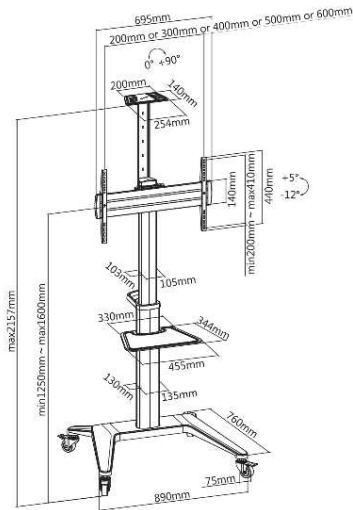

## TV FLOOR STANDS

Floor stand **on castors**

**kimex**

### 030-1204 Mobile stand for videoconference screen 37"-70"

Adjustable height 125-160 cm

### 030-1205 Mobile Videoconference Screen Stand 70"-120"

Adjustable height 125-160 cm

## TECHNICAL SPECIFICATIONS

Reference	030-1204	030-1205
Screen size	37"-70"	70"-120"
Max screen weight	70 kg	140 kg
VESA compatibility (mm)	75x75 min, 600x400 max	200x200 min, 1000x600 max
Screen height	125 - 160 cm	125 - 160 cm
Tilt (up-down)	+5°/-12°	+5°/-10°
Rotation (left-right)	No	No
Swivel (horizontal)	+/- 90°	No
Castors	Yes	Yes
Camera mount / shelf	Yes	Yes
Cable management	Yes	Yes
Colour	□	■
Manufacturing material	Aluminium, steel, plastic	Aluminium, steel, plastic
Weight product only (kg)	24	33
Weight with packaging (kg)	26,7	39
Product dimensions (cm)	89 x 76 x 215,7	125 x 76 x 233
Dimensions of the packaging (cm)	89,5 x 59,5 x 26,5	117.5 x 68 x 29