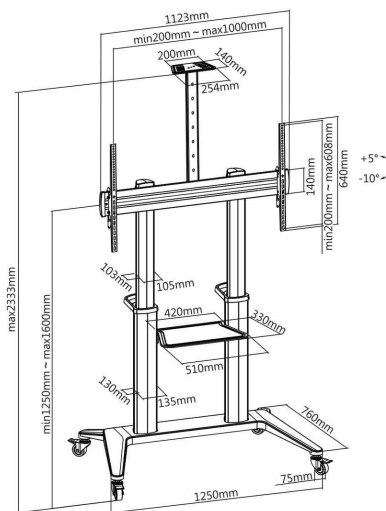

## TV FLOOR STANDS

Floor stand **on castors**

**kimex**

### 030-1204 Mobile stand for videoconference screen 37"-70"

Adjustable height 125-160 cm

### 030-1205 Mobile Videoconference Screen Stand 70"-120"

Adjustable height 125-160 cm

## TECHNICAL SPECIFICATIONS

Reference	030-1204	030-1205
Screen size	37"-70"	70"-120"
Max screen weight	70 kg	140 kg
VESA compatibility (mm)	75x75 min, 600x400 max	200x200 min, 1000x600 max
Screen height	125 - 160 cm	125 - 160 cm
Tilt (up-down)	+5°/-12°	+5°/-10°
Rotation (left-right)	No	No
Swivel (horizontal)	+/- 90°	No
Castors	Yes	Yes
Camera mount / shelf	Yes	Yes
Cable management	Yes	Yes
Colour	□	■
Manufacturing material	Aluminium, steel, plastic	Aluminium, steel, plastic
Weight product only (kg)	24	33
Weight with packaging (kg)	26,7	39
Product dimensions (cm)	89 x 76 x 215,7	125 x 76 x 233
Dimensions of the packaging (cm)	89,5 x 59,5 x 26,5	117.5 x 68 x 29